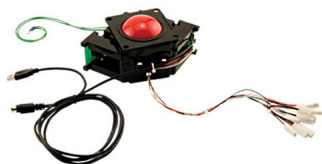

HAPP Trackball with USB

HAPP Trackball with USB

Happ Trackball PS2 Interface

Rating: Not Rated Yet

Price:

Sales price: \$79.99

Discount:

[Ask a question about this product](#)

Description

Happ Trackball with USB PS2 Interface

Trackball has durable black polycarbonate plastic material. Exceptional performance and precision is achieved from hardened steel shafts. Custom colors available. Translucent, illuminated ball optional (requires external 12vdc power source). No interface needed to connect the Suzo-Happ trackball to a PC. Connects directly to either a PS/2 (mouse) port or a USB port on a PC. Compatible with Windows 98™, Windows 2000™, Windows ME™, Windows XP™, and Apple Macintosh iMac™, Power PC™ with OS 8.5 or higher, Linux with USB HID support. No external power supply needed. Automatically detects whether it is connected to a PS/2 or a USB port and configures itself accordingly. Comes with a 6-foot cable that plugs into a USB or a PS/2 port. Supports up to three buttons. (Three-button functionality will require the use of a driver that supports three buttons. The standard MS driver supports only two, and the MAC OS supports only one). A wire harness is included which will connect to the Suzo-Happ Horizontal, Ultimate, Competition or Illuminated pushbuttons. Includes both .187" and 250" terminal connectors for pushbuttons. Pushbuttons and mounting plate kits are sold separately. Made in USA.