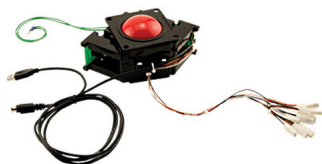

HAPP Trackball with USB

HAPP Trackball with USB

Happ Trackball PS2 Interface

Rating: Not Rated Yet

Price:

Sales price: \$84.95

Discount:

[Ask a question about this product](#)

Description

Happ Trackball with USB PS2 Interface

Trackball has durable black polycarbonate plastic material. Exceptional performance and precision is achieved from hardened steel shafts. Custom colors available. Translucent, illuminated ball optional (requires external 12vdc power source). No interface needed to connect the Suzo-Happ trackball to a PC. Connects directly to either a PS/2 (mouse) port or a USB port on a PC. Compatible with Windows 98™, Windows 2000™, Windows ME™, Windows XP™, and Apple Macintosh iMac™, Power PC™ with OS 8.5 or higher, Linux with USB HID support. No external power supply needed. Automatically detects whether it is connected to a PS/2 or a USB port and configures itself accordingly. Comes with a 6-foot cable that plugs into a USB or a PS/2 port. Supports up to three buttons. (Three-button functionality will require the use of a driver that supports three buttons. The standard MS driver supports only two, and the MAC OS supports only one). A wire harness is included which will connect to the Suzo-Happ Horizontal, Ultimate, Competition or Illuminated pushbuttons. Includes both .187" and 250" terminal connectors for pushbuttons. Pushbuttons and mounting plate kits are sold separately. Made in USA.